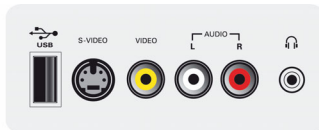

Plug & Play

Plug & Play gives you the ability to install or add a new component and have it work without having to perform any complex installation procedure or technical analysis.

Dual HDMI input

HDMI makes an uncompressed digital RGB connection from the source to the screen. By eliminating conversion to an analog signal, it delivers an unblemished image. The non-degraded signal reduces flicker and leads to a clearer picture. HDMI intelligently communicates the highest output resolution with the source device. The HDMI input is fully backward compatible with DVI sources but includes digital audio. HDMI uses HDCP copy protection. With 2 HDMI inputs you can connect multiple HD sources, for instance an HD settop box, and a Blu-ray player. Your TV is fully prepared for the HD future.

USB Multimedia Connector

The USB connector allows access to multimedia jpg, mp3 and alb files of most USB-sticks and most digital cameras (USB 1.1 memory-class device). Plug the USB into the slot at the side of the TV and access your photos or music files. This makes you easily viewing and sharing your photos and music.