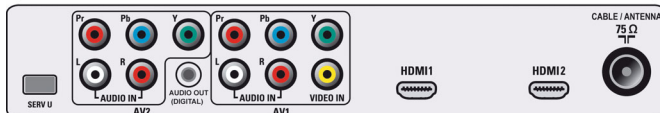

Plug & Play

Plug & Play gives you the ability to install or add a new component and have it work without having to perform any complex installation procedure or technical analysis.

Dual HDMI input

HDMI makes an uncompressed digital RGB connection from the source to the screen. By eliminating conversion to an analog signal, it delivers an unblemished image. The non-degraded signal reduces flicker and leads to a clearer picture. HDMI intelligently communicates the highest output resolution with the source device. The HDMI input is fully backward compatible with DVI sources but includes digital audio. HDMI uses HDCP copy protection. With 2 HDMI inputs you can connect multiple HD sources, for instance an HD settop box, and a Blu-ray player. Your TV is fully prepared for the HD future.

USB Multimedia Connector

The USB connector allows access to multimedia jpg, mp3 and alb files of most USB-sticks and most digital cameras (USB 1.1 memory-class device). Plug the USB into the slot at the side of the TV and access your photos or music files. This makes you easily viewing and sharing your photos and music.