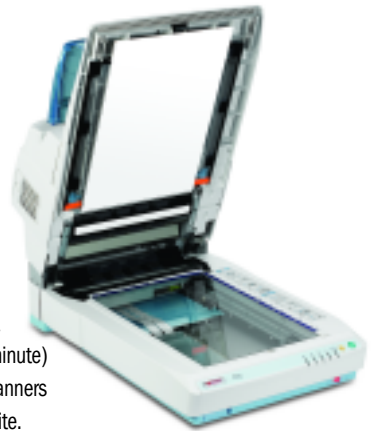

Physical Specifications

Power Requirements	AC 100 - 240V, 50/60 Hz (auto-switching)
Power Consumption	180W or less
Dimensions	19.6" x 27.8" x 13.3" (490 x 695 x 332 mm)
Weight	Less than 68.2 lb. (31kg) - IS760 Less than 74.8 lb. (34 kg) - IS760D
Safety Standards	
US version:	UL60950 3rd edition

Features

Ultrasonic document double-feed detection, White and Black ADF and Flatbed Selectable Background, Pre-feed (Memory scan), Mixed paper size, Mixed paper type, and Drop-out color	
Software Driver Support	ISIS and TWAIN V4 driver included (Win 95, 98/SE, Me, NT 4.0, 2000, XP)
Data Format	JPEG, TIFF, PDF

Software Included

QuickScan Pro™, Ricoh ScanRouter Lite™, and Ricoh DeskTopBinder™

Options

Image Processing Unit	Part #402061 Provides Dynamic Threshold, Select Area, and Auto Photo/Letter
Network Interface Option	Part # 402011 Scanning Functions* Scan to E-mail, Scan to File/FTP, Scan to Print *Available with Network Interface Option only
IEEE 1394 Interface	Part # 402060
IEEE 802.11b Wireless LAN Interface Type A	Part # 402001*
*Network Interface Option required.	

Reliability Specifications

Limited Warranty	12 months Depot Service
Specifications subject to change without notice.	

The RICOH® IS760/IS760D Image Scanner Series streamlines your heavy document workflow with impressive speed and reliability, and sets the standard in keeping you productive.

With One-Pass Duplex Scanning technology, both sides of a document are captured at the same time, allowing for fast 62 ipm (images per minute) color and 122 ipm black & white image capture. In addition, these scanners tackle simplex scans at a swift 40 ppm color and 75 ppm black & white.

The IS760/IS760D Image Scanner Series intelligently perfects the art of outstanding image quality with state-of-the-art CCD technology, sharp 400 dpi optical resolution, and 75-800 dpi output resolution available for color and black & white. With some image enhancement applications, customized dpi settings are required; the IS760/IS760D Series one-dpi-step capability ensures that those customized settings are realized.

With the IS760/IS760D Image Scanner Series, performance reliability and flawless paper handling of mixed originals are second to none.

High paper feed reliability of 11 lb. to 42 lb. Bond also sets the IS760/IS760D Series apart. The standard 200-page Automatic Document Feeder effortlessly feeds diverse originals, such as card stock.

Ultrasonic Double Feed Detection delivers reliable document feeding with less double feeding of mission-critical documents. In addition, because the IS760/IS760D Series boasts a more durable design than other scanners in its class, the feed rollers never have to be replaced, ensuring uninterrupted performance.

Flexible Connectivity. Because the IS760/IS760D Image Scanner Series supports standard SCSI-3 and USB 2.0 as well as the optional Network Interface Box, IEEE 802.11b Wireless LAN and IEEE 1394, you'll experience easy installation, optimum throughput, and high-speed connectivity.

Driver Enhancements.

The IS760/IS760D Series comes standard with TWAIN and ISIS drivers for greater flexibility for virtually any scanning application available on the market today.

The latest Ricoh TWAIN Driver improves how image data appears in documents by allowing you to combine two or four pages of scanned documents to create a single image or divide them into two images.

Standard QuickScan Pro™ software transforms scanned images from printed pages into usable content, enabling easy integration into applications using TIFF, JPEG or Bitmap formats.

Impressive Options.