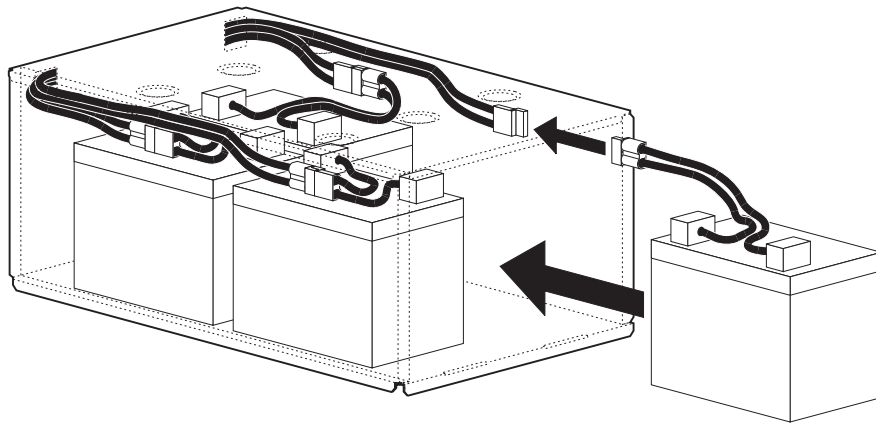

UXBP (24, 48, 48M)